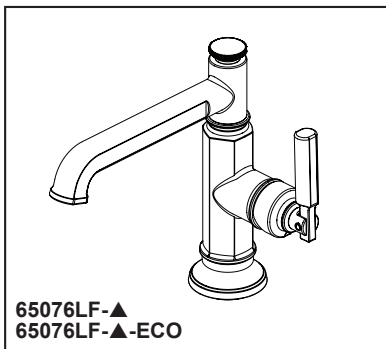

BRIZO^{MD}

ROBINET POUR SALLE DE BAIN

- Collection Invari^{MD}
- Poignée unique, installation sur le comptoir

SPÉCIFICATIONS STANDARDS :

- Débit maximal 1,5 gpm à 60 psi, 5,7 L/min à 414 kPa
- Débit maximal (modèle ECO uniquement) 1,2 gpm à 60 psi, 4,5 L/min à 414 kPa
- Installation monotrou
- Corps en laiton massif
- Mécanisme de contrôle - cartouche à disque céramique de 25 mm avec tige métallique
- Bec avec aérateur caché, à flux laminaire et économe en eau
- Le drain doit être commandée séparément
- Plaque de finition de 5 3/4 po (146 mm) en option - RP100324 (non incluse)

GARANTIE

- Pièces et finition – Garantie à vie limitée; ou pour les clients commerciaux, 10 ans pour les résidences multifamiliales (appartements et condominiums) et 5 ans pour tout autre usage commercial, dans tous les cas à compter de la date de réception du produit par l'acheteur initial ou son représentant autorisé (installateur, etc.).
- Veuillez consulter fr.brizofaucet.ca pour tous les détails de notre garantie limitée.

CONFORME À :

- ASME A112.18.1 / CSA B125.1
- ASME A112.18.2 / CSA B125.2
- EPA WaterSense^{MD}
- ICC/ANSI A117.1- Contrôle de soupape uniquement