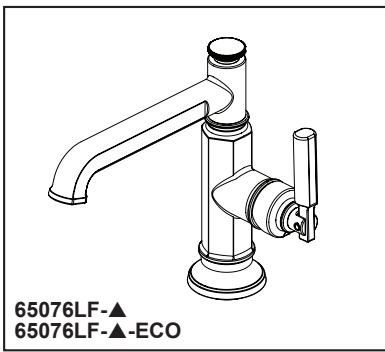

BRIZO®

BATHROOM FAUCET

- Invari® Collection
- Single Handle Deck Mount

65076LF-▲
65076LF-▲-ECO